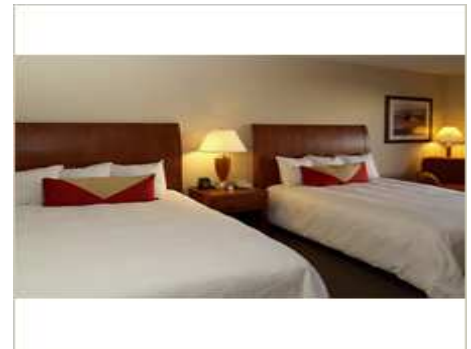

Sleep Deep with our revolutionary Garden Sleep System bed (in many rooms) providing pressure-free comfort with adjustable firmness settings, fresh & fluffy white duvet and high thread count linens

AMENITIES