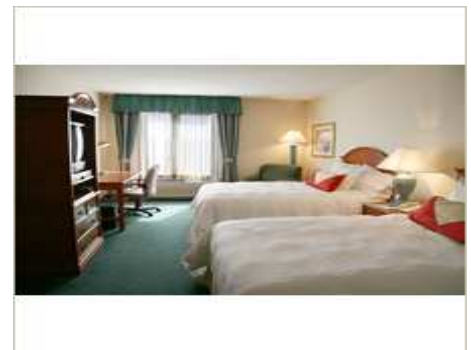

Sleep Deep with our revolutionary Garden Sleep System bed (in many rooms) providing pressure-free comfort with adjustable firmness settings, fresh & fluffy white duvet and high thread count linens