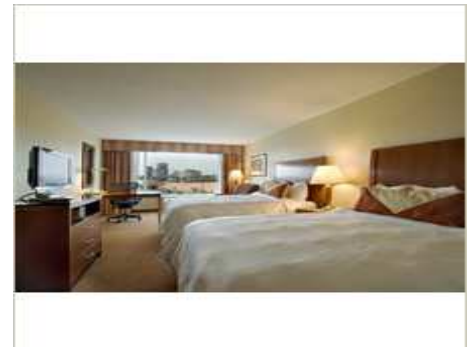

HILTON GARDEN INN MANCHESTER DOWNTOWN

101 South Commercial Street
Manchester, New Hampshire, USA
03101
Tel: 1-603-669-2222, Fax:
1-603-668-2957

[BOOK NOW](#)

[FIND OUT MORE](#)

Click on the above for point-to-point directions or for more details. This feature requires Internet access.

HOW TO GET HERE

Shuttle Service: Our complimentary shuttle operates from 5:00AM-11:00AM and 3:30PM-11:30PM Monday-Friday, 9:00AM-12:00PM and 3:30PM-11:30PM Saturday and Sunday. Courtesy phones are located at the Manchester Boston Regional Airport for your convenience. Our shuttle operates throughout a five mile radius of the hotel stopping at various leisure destinations such as the Verizon Wireless Arena, Palace Theatre and Currier Museum of Art. In addition shuttle service is also provided to business destinations such as AutoDesk, Texas Instruments and CCA Global. Shuttle arrangements and transportation requests can be made by contacting the front desk. From Manchester/Boston Regional Airport: Take Brown Ave approximately 1.5 miles to I-293 North. Continue on I-293 North and take Exit 5 Granite Street. Make a right going East on Granite Street to the next set of lights at the intersection of Granite Street and South Commercial Street.

The Hilton Garden Inn Manchester Downtown hotel, located in the historic Millyard district of Manchester, New Hampshire, overlooks the baseball stadium of the minor league, the New Hampshire Fisher Cats, and is within walking distance of the Verizon Wireless Arena and minutes from Manchester Airport.

LOCATION INFORMATION