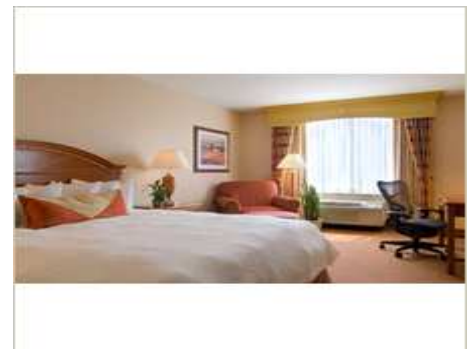

HILTON GARDEN INN COLUMBUS

1500 Bradley Lakes Parkway
Columbus, Georgia, USA 31904
Tel: 1-706-660-1000, Fax:
1-706-660-1919

[BOOK NOW](#)

[FIND OUT MORE](#)

Click on the above for point-to-point directions or for more details. This feature requires Internet access.

HOW TO GET HERE

Merge onto I-185 toward Columbus.
Merge onto W/US-80/22, W/J R Allen Pkwy via Exit 10 toward Phenix City ALA. Take the West Bradley Park Dr. Exit #3B. Merge onto Bradley Park Dr. To stop light. Turn Right at stop light on to Brookstone Centre Blvd, to stop sign. Turn Right at stop sign. Go 1/5 mile to Bradley Lakes Blvd turn right. End at 1500 Bradley Lakes Blvd.

The Hilton Garden Inn Columbus, Georgia hotel is located in the Brookstone Center in North Columbus. The Hilton Garden Inn Columbus hotel is within minutes of shopping restaurants and entertainment. We provide spacious guestrooms full of thoughtful amenities complimented by friendly service and a down home southern style atmosphere at an affordable price. At this Hilton Garden Inn Columbus, GA hotel near Atlanta we specialize in warm hospitality, the kind of service you deserve.

LOCATION INFORMATION

The hotel is located in the Brookstone Center, northeast of downtown Columbus. 2 Minutes from Interstate 185 and 15 minutes from Downtown Columbus and a short drive to Ft. Benning Army Base. Nestled in the Brookstone Center Office Park, the hotel is walking distance to several corporate offices.

ALL GUESTROOMS FEATURE: