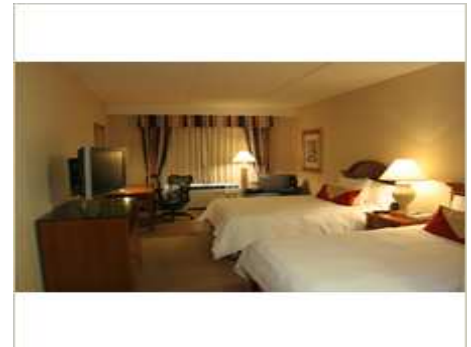

Sleep Deep with our revolutionary Garden Sleep System bed (in many rooms) providing pressure-free comfort with adjustable firmness settings, fresh & fluffy white duvet and high thread count linens