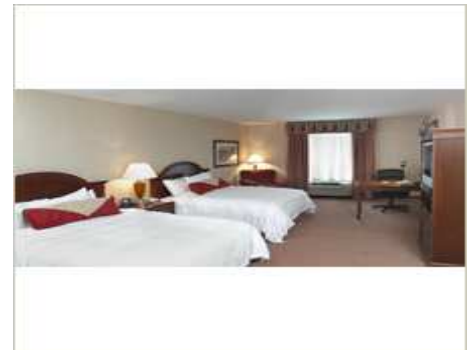

Sleep Deep with our revolutionary Garden Sleep System bed (in many rooms) providing pressure-free comfort with adjustable firmness settings, fresh & fluffy white duvet and high thread count linens

AMENITIES