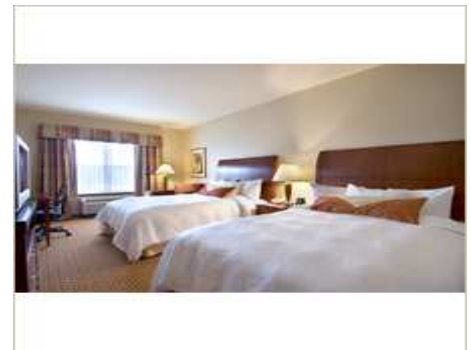

Sleep Deep with our revolutionary Garden Sleep System bed (in many rooms) providing pressure-free comfort with adjustable firmness settings, fresh & fluffy white duvet and high thread count linens

AMENITIES