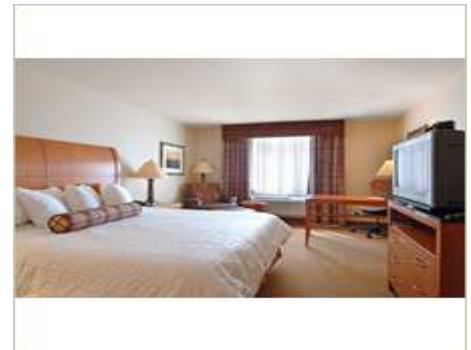

Sleep Deep with our revolutionary Garden Sleep System bed (in many rooms) providing pressure-free comfort with adjustable firmness settings, fresh & fluffy white duvet and high thread count linens

AMENITIES