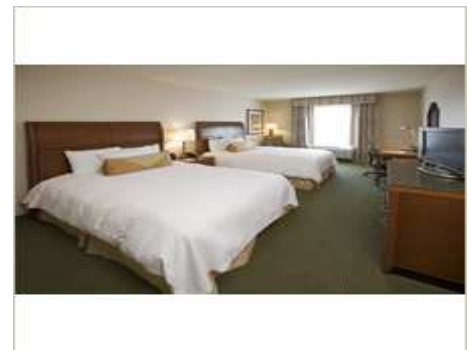

HILTON GARDEN INN SOLOMONS

13100 Dowell Road
Dowell, Maryland, USA 20629
Tel: 1-410-326-0303, Fax:
1-410-326-0366

[BOOK NOW](#)

[FIND OUT MORE](#)

Click on the above for point-to-point directions or for more details. This feature requires Internet access.

HOW TO GET HERE

MD-4 S toward Prince Frederick. Turn left onto Dowell Road. Hotel is located on the corner of MD-4 and Dowell Road.

The Hilton Garden Inn Solomons hotel is located on Dowell Road in historic Solomons, Maryland and 2.5 miles from the Patuxent Naval Air Station (Pax River), headquarters for the Naval Air Systems Command (NAVAIR), the Naval Air Warfare Center Aircraft Division (NAWCAD), the Navy Test Pilot School and over 150 technology firms that support Pax River. Nearby our Solomons, MD hotel are some of the finest nature and water oriented recreational activities on the East Coast. Access to the world famous Chesapeake Bay is minutes away by boat. Our Hilton Garden Inn Solomons, Maryland hotel features 100 rooms equipped with a large chair and ottoman, oversized desk with ergonomic chair, 2 phones with voicemail, complimentary high-speed Internet access, 26-inch flat screen HDTV, premium cable and movie download, alarm clock with MP3 plug access, refrigerator, microwave, coffee maker, hairdryer, iron and ironing board.

LOCATION INFORMATION