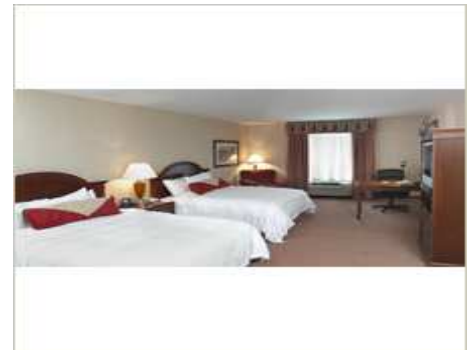

Sleep Deep with our revolutionary Garden Sleep System bed (in many rooms) providing pressure-free comfort with adjustable firmness settings, fresh & fluffy white duvet and high thread count linens