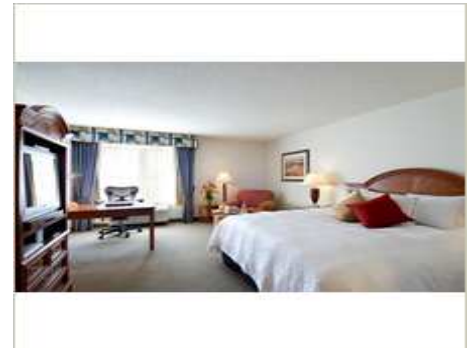

HILTON GARDEN INN TULSA AIRPORT

7728 E. Virgin Court
Tulsa, Oklahoma, USA 74115
Tel: 1-918-838-1444, Fax:
1-918-834-6910

[BOOK NOW](#)

[FIND OUT MORE](#)

Click on the above for point-to-point directions or for more details. This feature requires Internet access.

HOW TO GET HERE

From I-244 or I-75. Take Hwy 11 to the Tulsa Int'l Airport exit. The Hotel is on the right. From I-44. Take exit I-244. Continue on Highway 11 to the Tulsa Int'l Airport exit. Hotel is on the right.

The Hilton Garden Inn Tulsa, Oklahoma hotel boasts deluxe accommodations, friendly service and a relaxed Oklahoma style atmosphere that awaits our guests. Certain to please the busy executive or leisure traveler to Oklahoma are our array of special amenities including complimentary high-speed wireless internet access, an in-room hospitality center with a microwave, refrigerator and coffeemaker, two dual-line phones with voicemail and data ports, large work desk and ergonomic chairs, On Command video and TV video games, complimentary HBO, a complimentary USA today delivered each weekday morning, whirlpool and a 24-hour complimentary business center.

LOCATION INFORMATION

At the main entrance to the airport just minutes from Tulsa Zoo and Mohawk Place with its golf course. Downtown Tulsa - Tulsa University - Drillers Stadium - Gilcrest Museum - Philbrook Museum of Art and shopping are 10 minutes away.

ALL GUESTROOMS FEATURE:

- Complimentary wired & wireless high speed internet
- Large work desk with convenient desklevel outlets, an ergonomic Mirra® chair by Herman Miller
- Two dual-line phones with data port and voicemail
- Complimentary remote printing to the business center
- Refrigerator and microwave oven
- Seating area and high definition LCD television