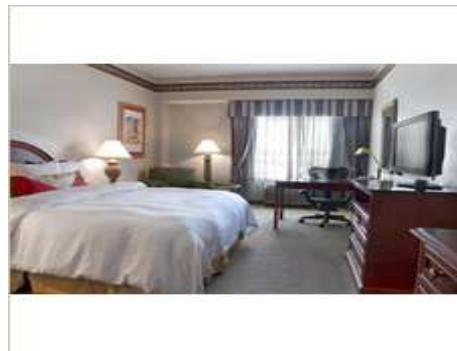

e-FACT SHEET

Hilton Garden Inn Bloomington

5140 American Blvd West
Bloomington, Minnesota, USA 55437
Tel: 1-952-831-1012, Fax: 1-952-831-0738

[BOOK NOW](#) [MORE INFO](#)

Click on the above for point-to-point directions or for more details. This feature requires Internet access.

How To Get Here

Take I-494 to Normandale Blvd exit (going south). Proceed to 1st stoplight and turn right onto W 84th St. Proceed to next stoplight and turn right onto Norman Center Dr. Proceed to next stoplight and turn right onto American Blvd W. Go 2 blocks and the hotel will be on the left.

The Hilton Garden Inn Bloomington hotel in Minnesota is centrally located at I-494 and Normandale Blvd, just 8 mi from the MSP Int'l Airport and 5 miles from the world famous Mall of America, featuring the brand new Nickelodeon Universe theme park and American Girl. Perfect for business travelers as well as families and groups, our Minneapolis, MN, hotel is centrally located minutes away from all the Twin Cities have to offer! With complimentary shuttle service to the Airport and Mall of America*, the Hilton Garden Inn Minneapolis/Bloomington hotel makes your next trip to the Twin Cities easy! (*please contact the hotel directly for pickup and shuttle information)

Location Information

All Guestrooms Feature:

- Complimentary wired & wireless Internet
- Large work desk with convenient desk-level outlets, an ergonomic Mirra® chair by Herman Miller
- Two dual-line phones with data port and voicemail
- Complimentary remote printing to the business center
- Refrigerator and microwave oven
- Seating area with high definition TV