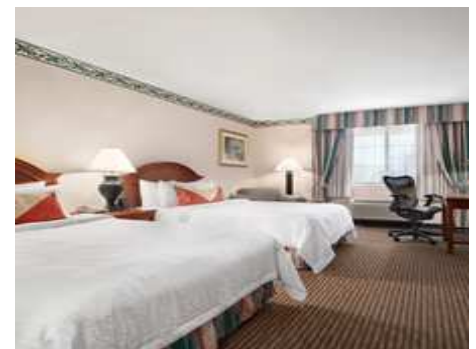

Sleep Deep with our revolutionary Garden Sleep System bed (in many rooms) providing pressure-free comfort with adjustable firmness settings, fresh & fluffy white duvet and high thread count linens

Amenities