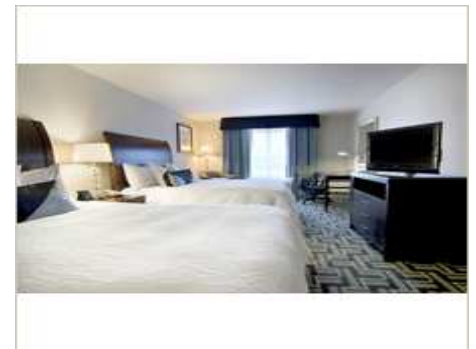

Sleep Deep with our revolutionary Garden Sleep System bed (in many rooms) providing pressure-free comfort with adjustable firmness settings, fresh & fluffy white duvet and high thread count linens

Amenities